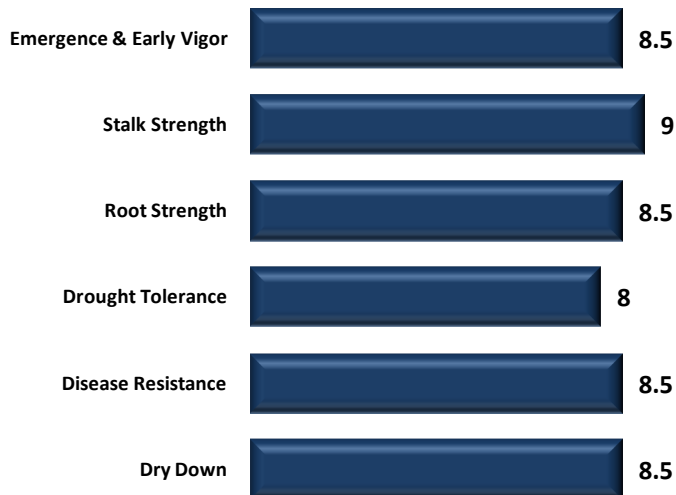

Agronomics

- Outstanding yield potential for maturity
- Moves south very well
- Very good stalk strength
- Good staygreen and fall appearance

Planting Information

Corn on Corn	Excellent
No-Till/Limited Tillage	Excellent
Delayed Harvest	Excellent
Fungicide Response	Medium
Recommended planting population per acre	28-36

Plant Traits

Plant Height	Medium-Tall
Ear Height	High
Ear Flex	Semi-Flex
Leaf Attitude	Semi-Upright
Kernel Rows	16-18
Cob Color	Red

Herbicide Sensitivity

Growth Regulator (GR)	NONE
Sulfonylurea (SU)	NONE
Pigment Inhibitor (PI)	NONE