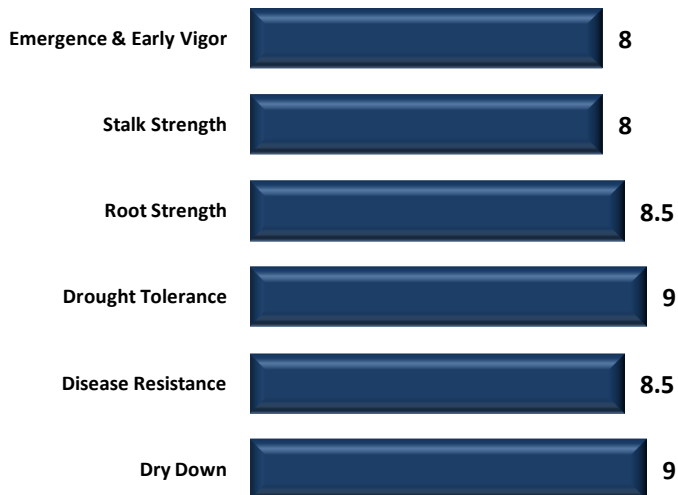

Agronomics

Agrisure^{3000GT} 108 DRM

- Top-end yield potential on any soil type
- Medium-tall plant with fixed ear type
- Fast dry down allows for an early harvest
- May respond well to foliar fungicide

Plant Traits

Plant Height	Medium-Tall
Ear Height	Medium-High
Ear Flex	Fixed
Leaf Attitude	Semi-Upright
Kernel Rows	18-20
Cob Color	Red

Planting Information

Corn on Corn	Not Recommended
No-Till/Limited Tillage	Good
Delayed Harvest	Not Recommended
Fungicide Response	High
Recommended planting population per acre	28-34