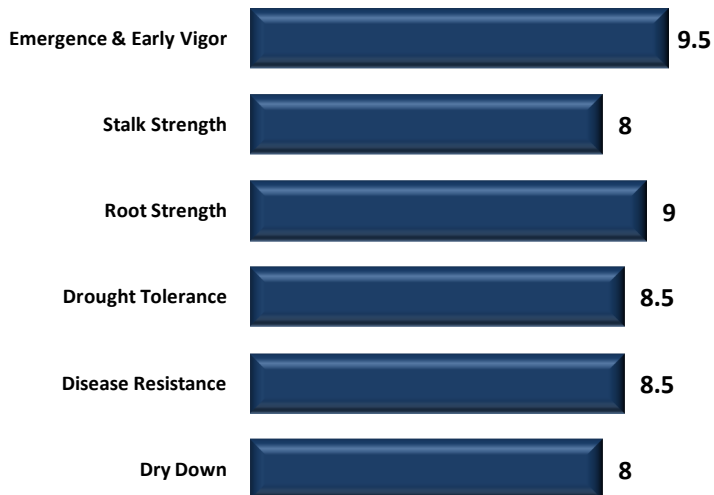

## Agronomics

- Solid disease package
- Excellent root strength
- Very versatile hybrid
- Outstanding emergence and early vigor