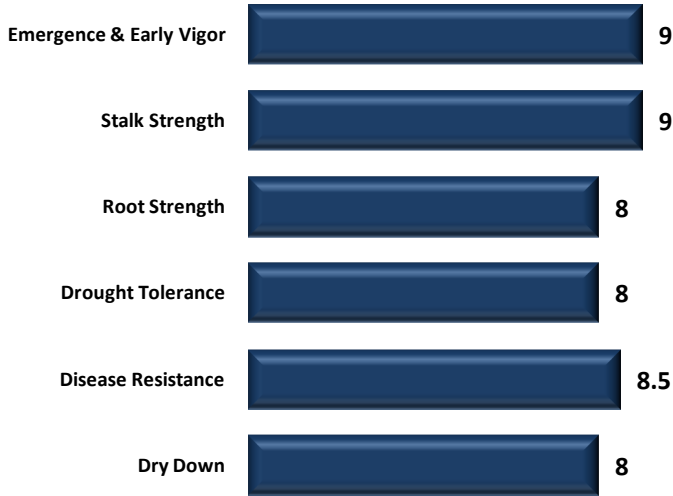

Agronomics

- High yield potential
- Consistent performer
- Very good stalks and roots
- Excellent fall appearance

Plant Traits

Plant Height	Medium-Tall
Ear Height	Medium-High
Ear Flex	Semi-Flex
Leaf Attitude	Semi-Upright
Kernel Rows	16-20
Cob Color	Red

Planting Information

Corn on Corn	Excellent
No-Till/Limited Tillage	Excellent
Delayed Harvest	Excellent
Fungicide Response	Medium
Recommended planting population per acre	26-32

Disease Ratings

Herbicide Sensitivity