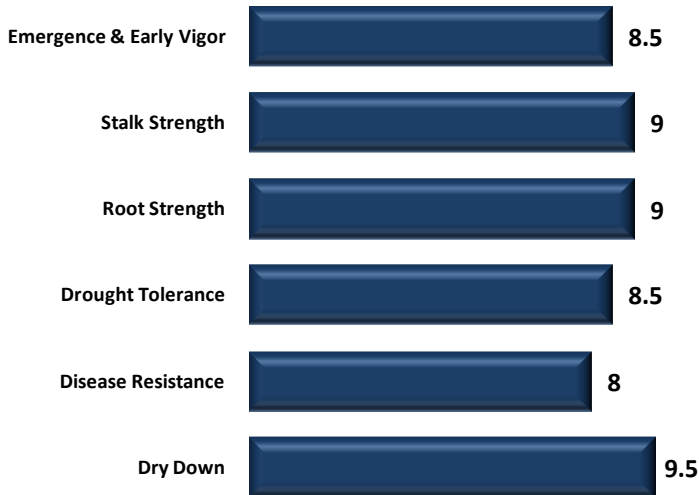

## Agronomics

- Solid performer with great soil type adaptability
- Very good drought stress tolerance
- Fast dry down with high test weight
- Very good stalks and roots

## Planting Information

Corn on Corn	Excellent
No-Till/Limited Tillage	Good
Delayed Harvest	Not Recommended
Fungicide Response	High
Recommended planting population per acre	28-34

## Plant Traits

Plant Height	Medium-Tall
Ear Height	Medium
Ear Flex	Semi-Fixed
Leaf Attitude	Semi-Upright
Kernel Rows	18-20
Cob Color	Red