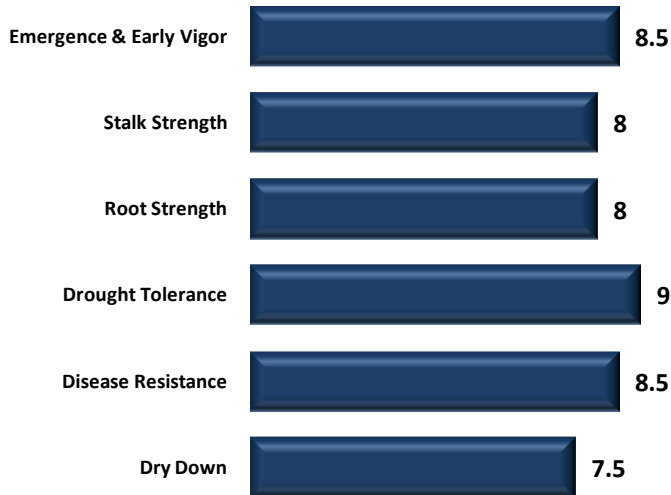

109 DRM

Agronomics

- Good stalks and roots
- Works well on any soil type
- Very good drought tolerance and overall plant health
- Food grade quality grain

Plant Traits

Plant Height	Medium-Tall
Ear Height	Medium-High
Ear Flex	Semi-Flex
Leaf Attitude	Semi-Upright
Kernel Rows	14-18
Cob Color	Red

Planting Information

Corn on Corn	Excellent
No-Till/Limited Tillage	Excellent
Delayed Harvest	Excellent
Fungicide Response	Medium
Recommended planting population per acre	26-34

Herbicide Sensitivity

Growth Regulator (GR)	NONE
Sulfonylurea (SU)	NONE
Pigment Inhibitor (PI)	NONE