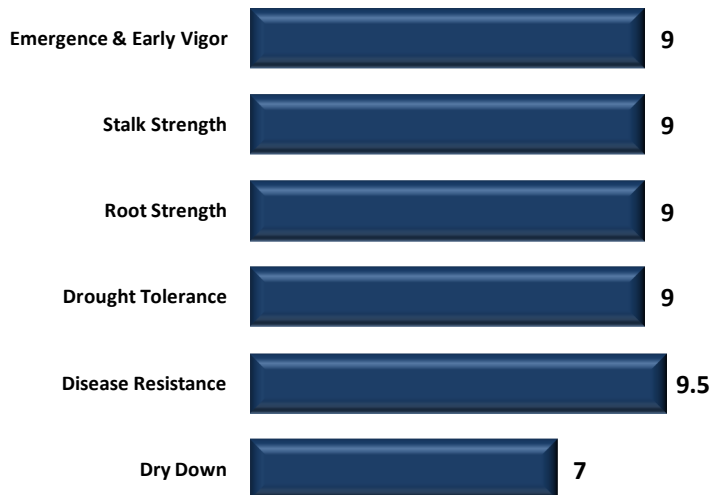

## Agronomics

## Plant Traits

Plant Height	Medium
Ear Height	Medium
Ear Flex	Flex
Leaf Attitude	Semi-Upright
Kernel Rows	16-18
Cob Color	Red