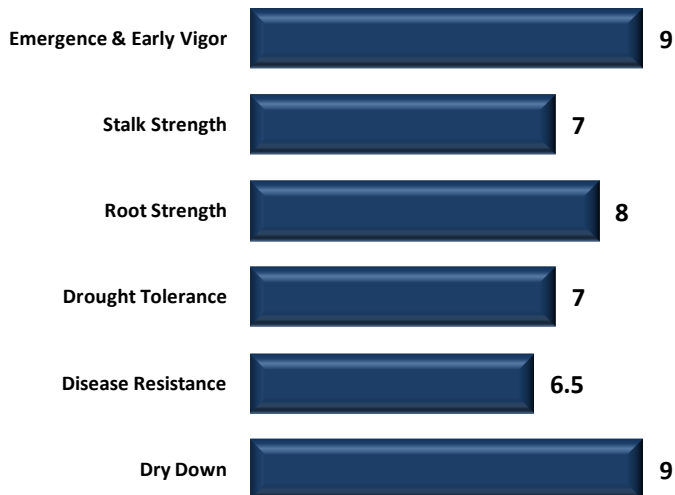

Agronomics

Plant Traits

Plant Height	Medium-Tall
Ear Height	Medium
Ear Flex	Flex
Leaf Attitude	Semi-Upright
Kernel Rows	16-18
Cob Color	Pink

Disease Ratings

112 DRM

- Consistent performer
- Solid, high-yielding hybrid
- Good stalks and roots
- Flex ear hybrid with good emergence

Planting Information

Corn on Corn	Not Recommended
No-Till/Limited Tillage	Good
Delayed Harvest	Not Recommended
Fungicide Response	High
Recommended planting population per acre	24-32

Herbicide Sensitivity